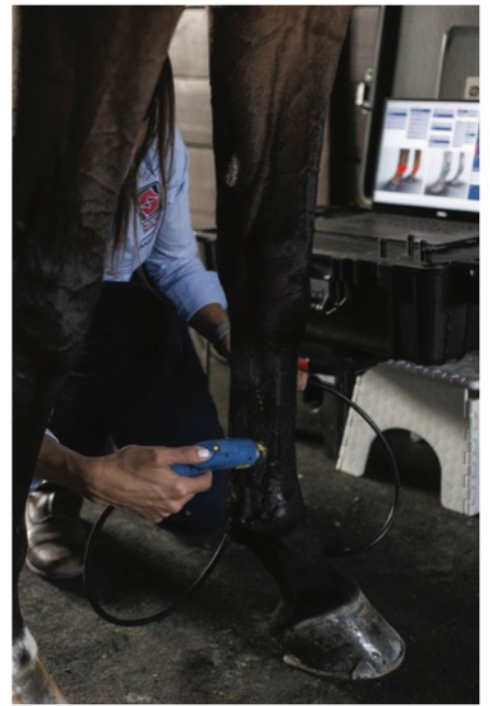

state-of-the-art facility
RENOWNED EXPERTISE
advanced technology
COMPASSIONATE CARE

PALM BEACH
EQUINE CLINIC

*Unparalleled Excellence
in Equine Sport Medicine*

13125 SOUTHFIELDS ROAD AT PIERSON ROAD
WELLINGTON, FL 561-793-1599