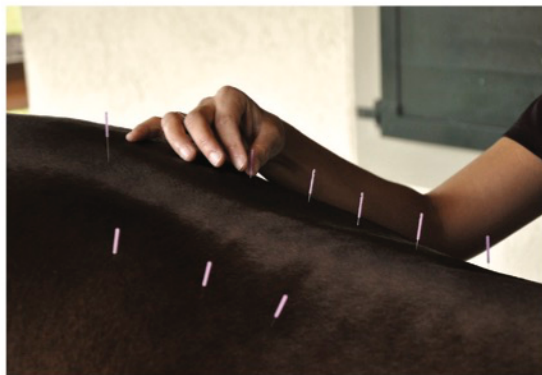

state-of-the-art facility
RENOWNED EXPERTISE
advanced technology
COMPASSIONATE CARE

PALM BEACH
EQUINE CLINIC

*Unparalleled Excellence
in Equine Sport Medicine*

13125 SOUTHFIELDS ROAD AT PIERSON ROAD
WELLINGTON, FL 561-793-1599